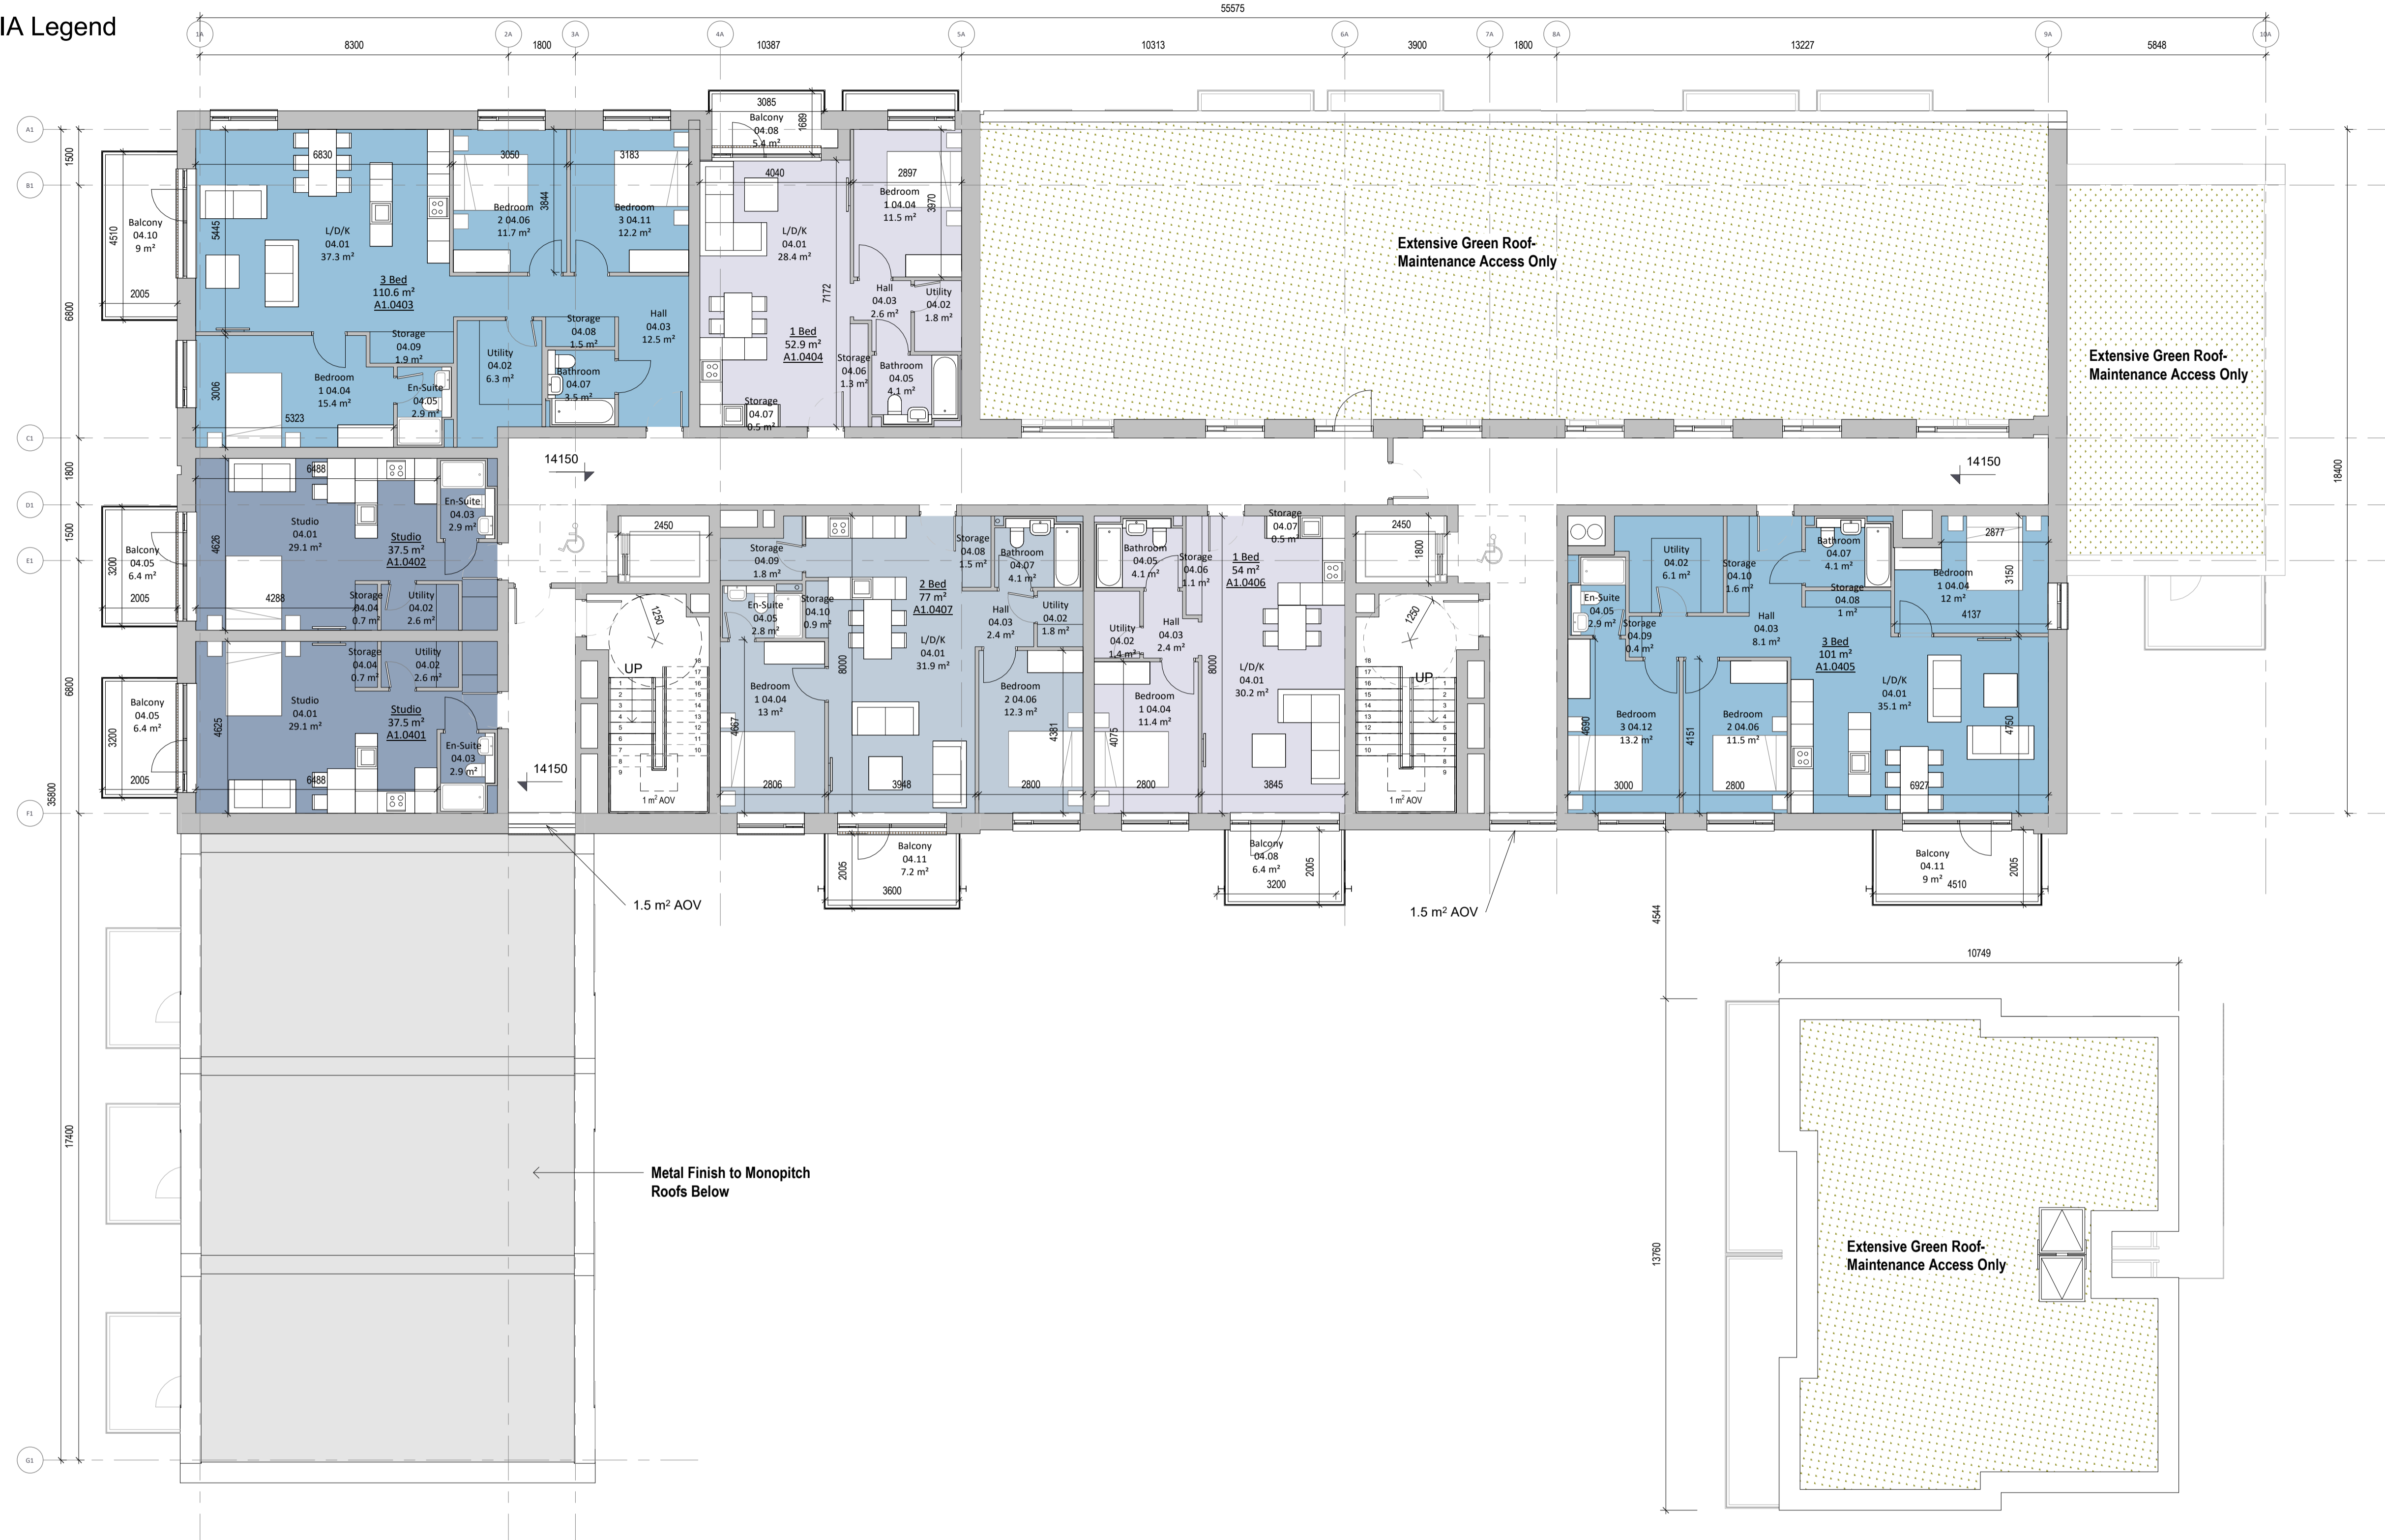

OMP GIA Legend

- 1 Bed
- 2 Bed
- 3 Bed
- Studio

A1_04
1:100

Block A1_Level 04

Revision Description	Date	Rev. No.	Issued by
SHD Lodgment to ABP	24-04-2019	1	JS/ES

omahony pike

architecture | urban design
 email: info@omahonypike.com
 tel: +353 1 202 7400
 fax: +353 1 283 0822
 www.omahonypike.com

Dublin
 The Chapel
 Mount St. Anne's
 Milltown, Dublin 6
 D06 XN52 Ireland

Cork
 26 South Mall
 Cork City
 Co. Cork
 T12 R2RV Ireland

Project No.: 1804
 Project Lead: DM
 Drawn By: JS/ES
 Model No.: 1804-OMP-ZZ-ZZ-M3-A-XX-00001
 Purpose: Planning

Scale @ A1: 1 : 100
 Date Printed: 24-04-2019
 Current Rev.: 1

Project: East Rd SHD
 Location: East Wall, Dublin 3
 Client: Glenveagh Living Ltd.

Drawing Title: Block A1_Level 04
 Drawing No.: 1804-OMP-A1-04-DR-A-XX-11004

Figured dimensions only to be used. This drawing is copyright of O'Mahony Pike Architects Ltd. All information is shared as per approved use in accordance with BS1192(2007) + A2(2016), Table 5; Standard Codes for Suitability of Models and Documents. If 'Information Approval Check' is empty, this information has been shared at 50 - WIP.